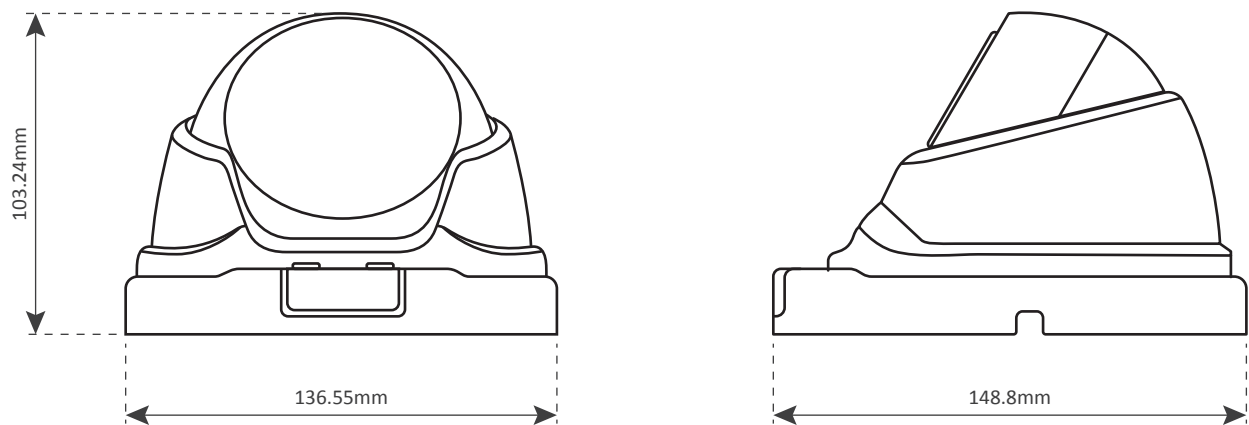

## Product Specifications

VIDEO	
Display Resolution	5.0 Megapixel
Video Resolution	2592 x 1944 / 2048 x 1536 / 1920 x 1080 / 1280 x 720 / 640 x 480 / 320 x 240
Video compression	H.265 / H.264 / MJPEG
Frame Rate	15/12 FPS for 5MP, 30/25 FPS for 3MP / 1080P / 720P
Multiple Video Streaming	4 (H.265 / H.264 / MJPEG)
GENERAL	
Image Sensor	1/2.9" SONY CMOS image sensor
Min Illumination	0.1 Lux / F1.8,0 Lux (IR LED ON)
Shutter Speed	1/10,000 ~ 1/15 (Slow shutter)
S/N Ratio	More than 48dB (AGC off)
Lens	f2.8mm / F1.8
Viewing Angle	103° (Horizontal) / 54° (Vertical) / 12° (Diagonal)
IR LED	4 Units
IR Effective Distance*	up to 40m
IR Shift	YES
White Balance	ATW
AGC	Auto
IRIS Mode	AES
WDR	YES
Motion Detection	YES
Event Notification	FTP / Email
Digital Pan / Tilt / Zoom	YES
NETWORK	
LAN Port	Yes
LAN Speed	10/100 Based-T Ethernet
Supported Protocol	DDNS, PPPoE, DHCP, NTP, SNTP, TCP/IP, ICMP, SMTP, FTP, HTTP, RTP, RTSP, RTCP, IPv4/IPv6, Bonjour, UPnP, DNS, UDP, IGMP, QoS, SNMP
ONVIF Compatible	YES (Profile S)
Security	1. Multiple user access levels with password 2. IP address filtering 3. Digest authentication
POE	YES (IEEE 802.3af)
OTHERS	
Weather-proof	IP66

## Dimensions

Dimensional tolerance: ± 5mm